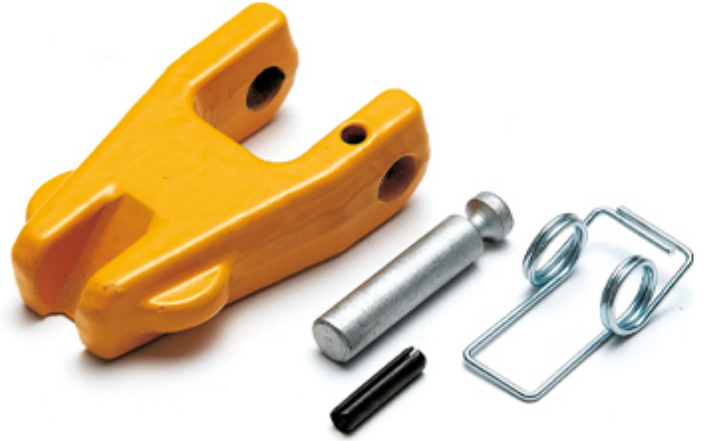

Latch Kits Model No. 8-P081

Main Features

- For 8-081

Technical Data

Product Code	Capacity (t)
8-P081-01	1
8-P081-10	10

Due to our policy of continual product development, dimensions, weights and specifications may change without prior notice. Please check with your Tiger sales team when ordering.