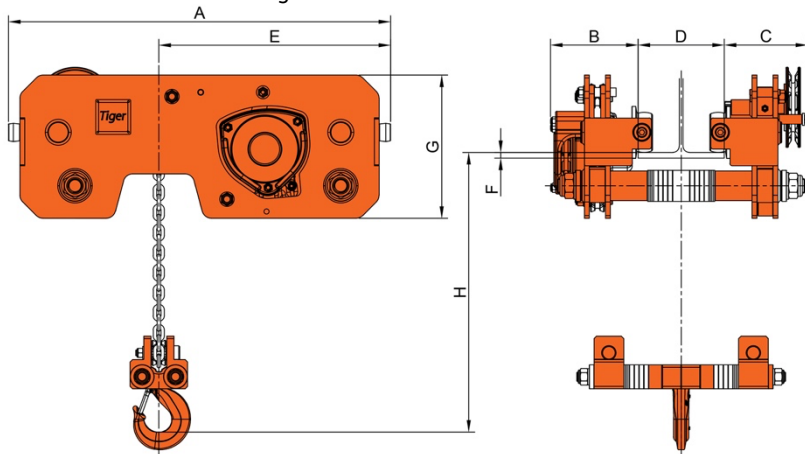

Tiger Ultra-Low Headroom Combination Chain Block & Trolley Model No. ULHCG

Smaller minimum curve ratios may be available – contact us for details

Main Features

- Ultra low headroom
- Range from 1.0t to 12.0t
- Ideal for locations where headroom is limited
- Operating temperature of -40°C to +80°C (temperature range of -60°C to +80°C available as an option)
- Can be chained to any height of lift to meet your exact requirements
- Chain carrier available
- Corrosion or spark resistant versions available
- Powder coated universal wheels suit both tapered and flat flange beams
- These units meet and exceed all the requirements within BS EN 13157: 2004+A1:2009 and AS1418.2.

Technical Data

Product Code	Capacity (tonne)	D-Track width		Dimensions (mm)							Min. Curve Radius (m)	Net Weight (kg) @ std. HOL Range 1/ Range 2	Load Chain	
		Range 1 (mm)	Range 2 (mm)	A	B	C	E	F	G	H			Diameter (mm)	No. of falls
ULHCG-0100	1.0	62-180	180-310	585	168	161	365	26	240	141	3.5	69/74	6.3	2
ULHCG-0200	2.0	74-180	180-310	680	168	161	420	31	270	167	5.0	106/114	6.3	2
ULHCG-0300	3.0	80-180	180-310	798	184	175	484	36	300	191	7.0	146/159	7.1	2
ULHCG-0600	6.0	96-180	180-310	938	205	205	579	41	400	241	11.0	259/275	10	2
ULHCG-0800	8.0	145-310	-	1028	203	230	644	31	360	265	12.0	388	8	4
ULHCG-1200	12.0	145-310	-	1128	230	230	690	45	420	295	18.0	522	10	4

The beam width D is customised to customer requirements. Please contact us for more information.

F is the maximum beam flange thickness.

Bespoke designs available on request – an example of a recent 30t ultra low headroom design with load shackle is shown above.