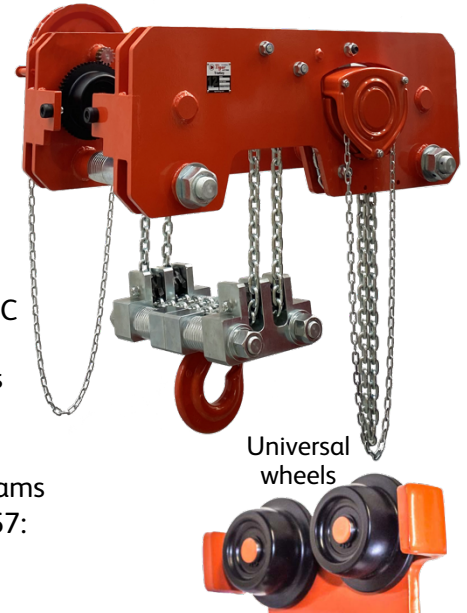

Tiger Ultra-Low Headroom Combination Chain Block & Trolley Model No. ULHCG

Smaller minimum curve ratios may be available – contact us for details

Main Features

- Ultra low headroom
- Range from 1.0t to 12.0t
- Ideal for locations where headroom is limited
- Operating temperature of -40°C to +80°C (temperature range of -60°C to +80°C available as an option)
- Can be chained to any height of lift to meet your exact requirements
- Chain carrier available
- Corrosion or spark resistant versions available
- Powder coated universal wheels suit both tapered and flat flange beams
- These units meet and exceed all the requirements within BS EN 13157: 2004+A1:2009 and AS1418.2.

Technical Data

Product Code	Capacity (tonne)	D-Track width		Dimensions (mm)							Min. Curve Radius (m)	Net Weight (kg) @ std. HOL Range 1/ Range 2	Load Chain	
		Range 1 (mm)	Range 2 (mm)	A	B	C	E	F	G	H			Diameter (mm)	No. of falls
ULHCG-0100	1.0	62-180	180-310	585	168	161	365	26	240	141	3.5	69/74	6.3	2
ULHCG-0200	2.0	74-180	180-310	680	168	161	420	31	270	167	5.0	106/114	6.3	2
ULHCG-0300	3.0	80-180	180-310	798	184	175	484	36	300	191	7.0	146/159	7.1	2
ULHCG-0600	6.0	96-180	180-310	938	205	205	579	41	400	241	11.0	259/275	10	2
ULHCG-0800	8.0	145-310	-	1028	203	230	644	31	360	265	12.0	388	8	4
ULHCG-1200	12.0	145-310	-	1128	230	230	690	45	420	295	18.0	522	10	4

The beam width D is customised to customer requirements. Please contact us for more information.

F is the maximum beam flange thickness.

Bespoke designs available on request – an example of a recent 30t ultra low headroom design with load shackle is shown above.